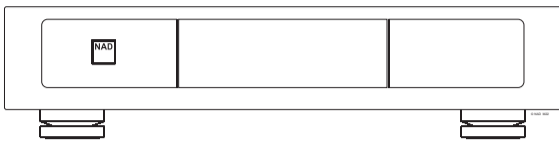

NAD M22 Stereo Power Amplifier

Quick Setup Guide

1.

nadelectronics.com/product/m22v2-stereo-power-amplifier

2.

3.

4.