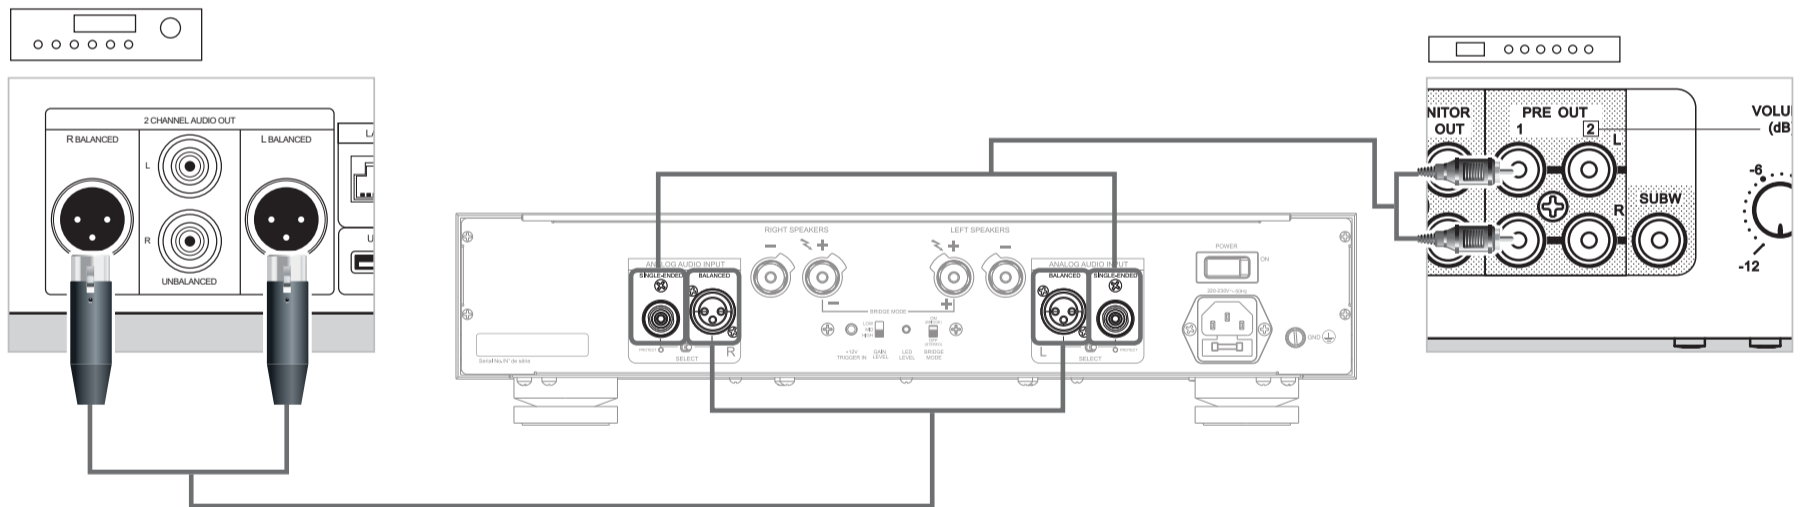

NAD M22 Stereo Power Amplifier

Quick Setup Guide

1.

nadelectronics.com/product/m22v2-stereo-power-amplifier

2.

3.

4.