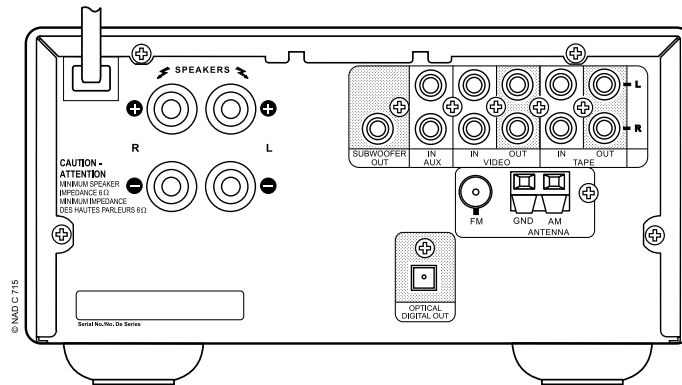

loudspeaker that ideally fits your room and musical tastes. Music systems that include speakers are severely compromised by these factors.

PERFORMANCE

Despite its compact size, the C715 is capable of high levels of performance. While not as powerful as our full size components, there is plenty of clean low distortion power on tap for driving high fidelity loudspeakers to lifelike levels in the smaller rooms for which a compact unit is desirable. The Radio and CD Player offer similar levels of performance to our full size components.

STYLE

The C715 offers the same understated gimmick-free styling of our Classic Series. Designed using the Bauhaus School's ideal of

“form follows function” this solid form blends seamlessly into any décor without calling undue attention to itself. Smoothly operating controls and high levels of fit and finish exude the quality of a precision electronic instrument.

VALUE

Shrinking size not only saves space, it saves money too. Compared to NAD's separate components the C715 represents an astounding value. The ability to drive the high performance speakers chosen to meet your musical tastes, and even a powered subwoofer if you wish, make the C715 the cornerstone of a highly satisfying music system. Combine this with its small footprint and many premium features and you have the ideal music system for a small room, office or apartment.

SPECIFICATIONS

Amplifier Section

Power output Stereo Mode - 6 Ohms	25W x 2 Continuous
- 4/8 Ohms	20W x 2 Continuous
IHF dynamic power (6 ohms)	28W
Total harmonic distortion at rated power	0.15%
Damping factor (6 ohms)	>102
Input sensitivity and impedance (Tape IN)	370mV/27kΩ
Frequency response	+1 dB/-3dB (Ref. 1 kHz, 10Hz – 80kHz)
Signal/noise ratio,	95dB (Ref. rated power/ 6 ohms A-WTD)
	80dB (Ref. 1W / 6 ohms A-WTD)

CD Player Section

Output level	1.16V
Frequency response	+1dB
Total harmonic distortion	0.04%
Signal/Noise ratio	100dB
Channel balance	0.5dB
Dynamic range	82dB
Channel separation	78dB

AM Tuner Section

Tuning range	520kHz -1710kHz (North America)
	522kHz -1629kHz (Europe)
Usable sensitivity	60dBuV
S/N ratio	40dB
Total Harmonic Distortion	1.5%
Selectivity	25dB
Frequency response	-6dB (Ref. 400Hz, 80Hz – 2.2kHz)

FM Tuner Section

Tuning range	87.50MHz – 108MHz
Usable sensitivity, MONO	10dBuV
S/N ratio MONO	60dB
S/N ratio STEREO	55dB
Total Harmonic Distortion MONO	0.3%
Total Harmonic Distortion STEREO	0.5%
Frequency response	-3dB
Channel Separation	35dB
RDS decode sensitivity	29dBuV

Physical Specifications

W x H x D (gross)	8-3/8 x 4-9/16 x 14-1/4"
	(213 x 116 x 362mm)
W x H x D (net)	8-3/8 x 4 x 12-3/4"
	(213 x 103 x 324mm)
Net Weight	9.9lbs(4.5kg)
Shipping Weight	13.2(6.0kg)

NAD Electronics International reserves the right to change specifications or features without notice. NAD is a registered trademark of NAD Electronics International. All rights reserved. No part of this publication may be reproduced, stored, or transmitted in any form whatsoever without the written permission of NAD Electronics International. © 11/07 NAD Electronics International.

www.NADelectronics.com