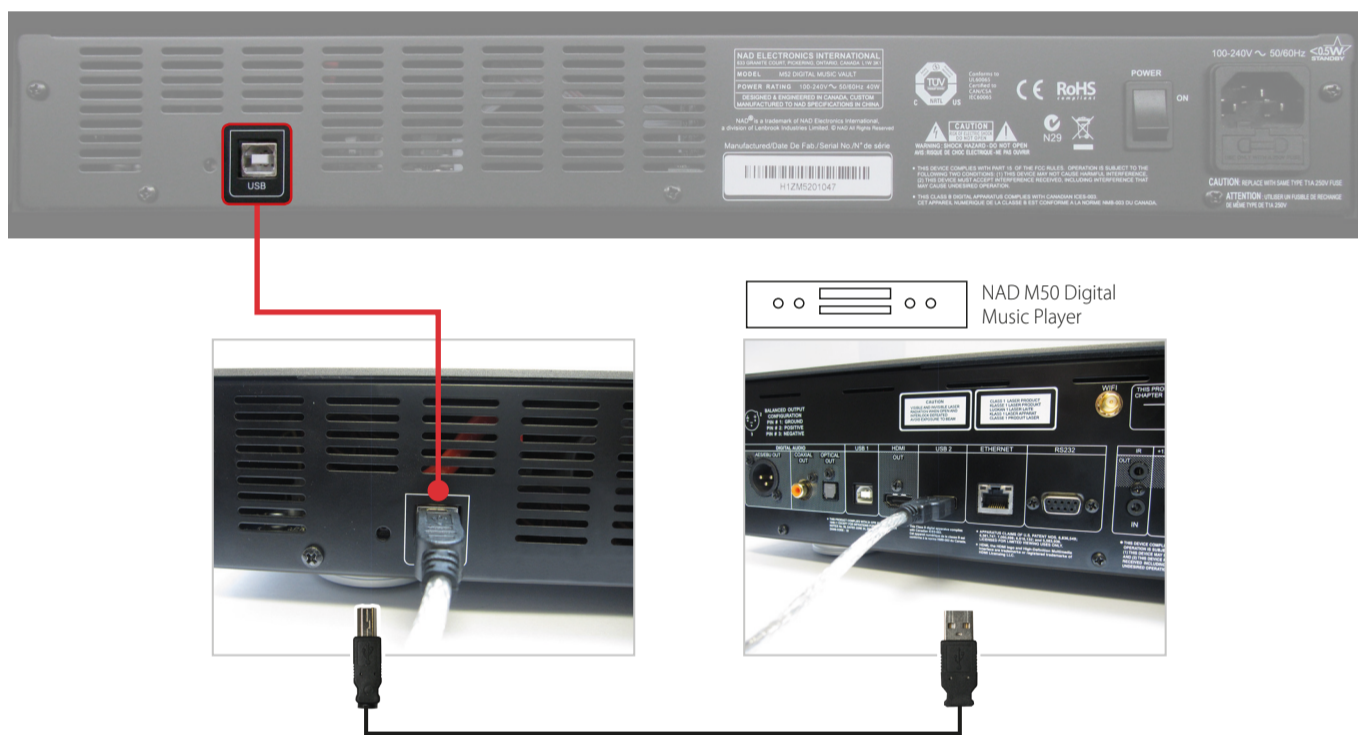

NAD M52 Digital Music Vault Quick Setup Guide

WHAT'S IN THE BOX

IMPORTANT!

- The NAD M50 that appears in this guide is a reference model only and not included in the NAD M52 package.
- The NAD M52 is compatible only with the NAD M50.
- The NAD M52 cannot be connected directly to a PC or MAC.
- Check out the NAD website, <http://nadelectronics.com/products/masters-series/M52-Digital-Music-Vault>, for further information about the NAD M52.

CONNECT!

POWER UP!

NAD M52 Digital Music Vault