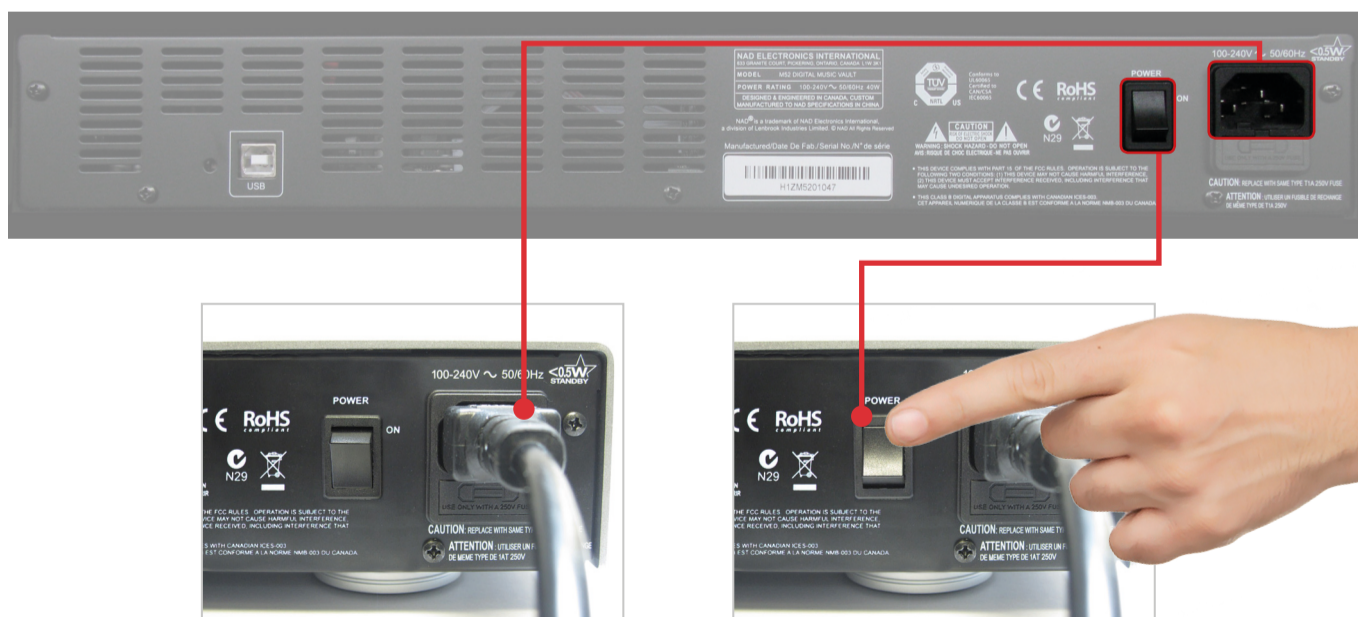

POWER UP!

NAD M52 Digital Music Vault