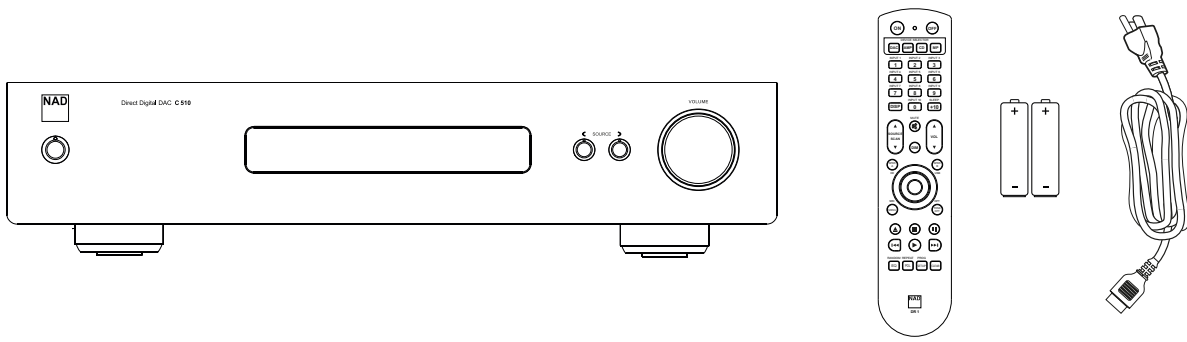

NAD C 510 Direct Digital DAC

Quick Setup Guide

WHAT'S IN THE BOX