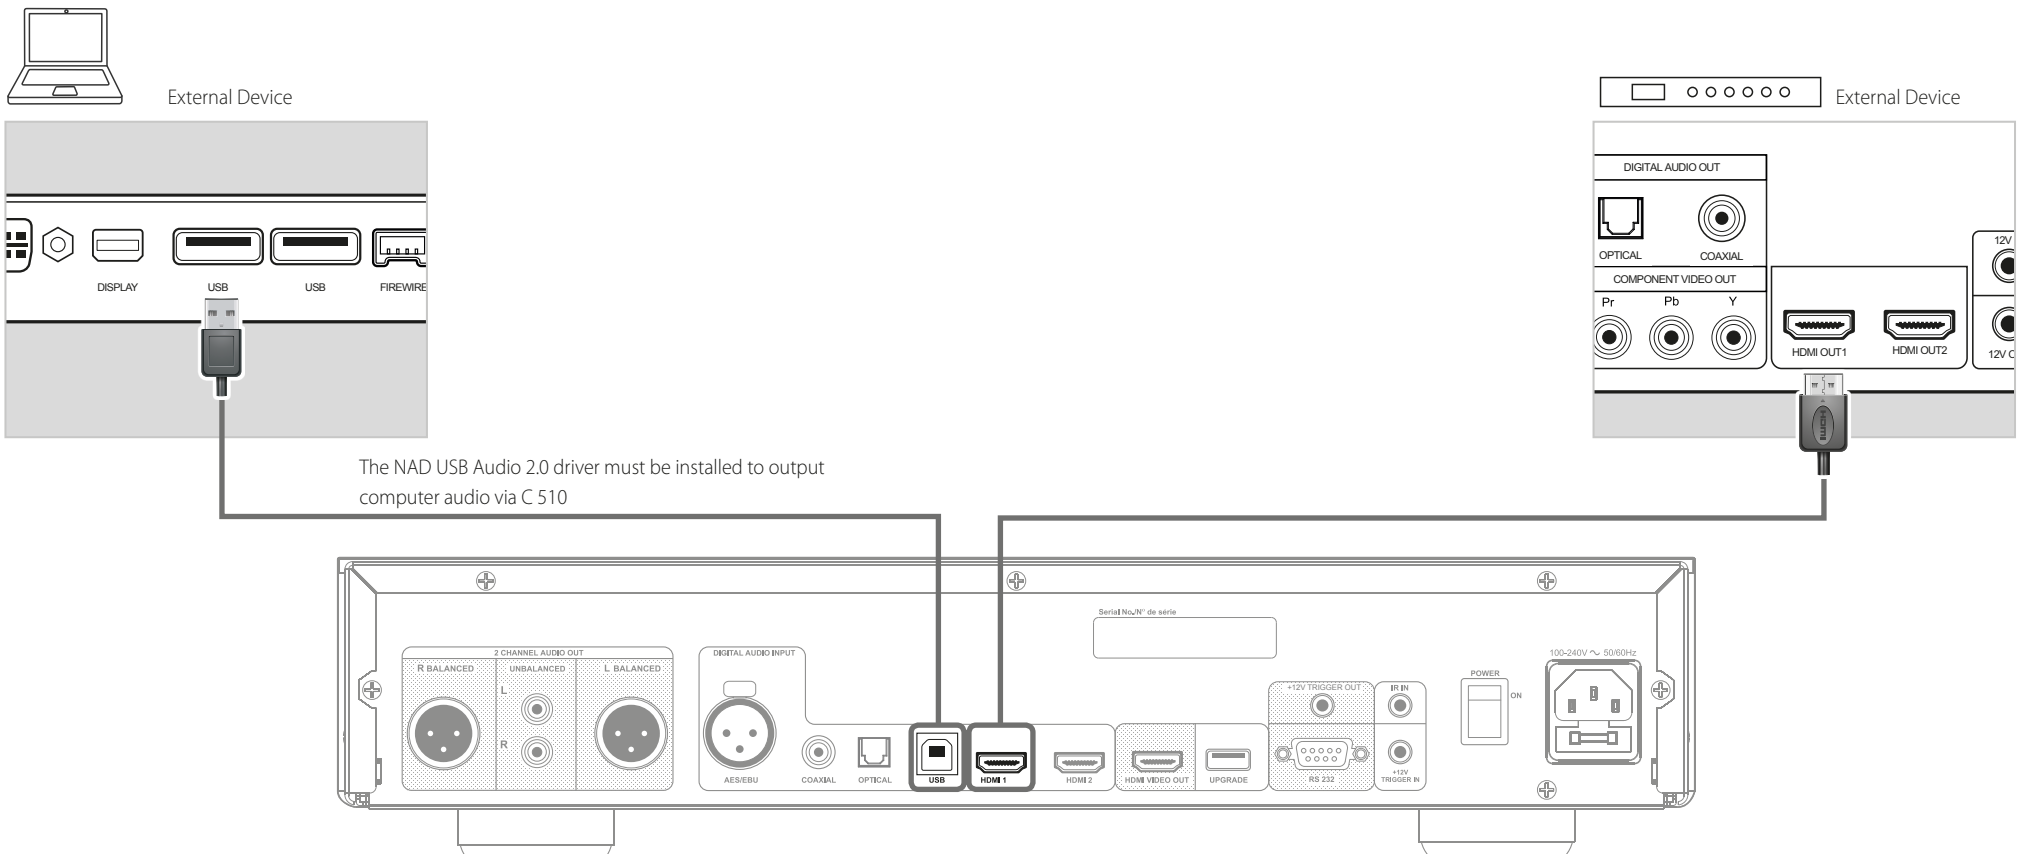

WITH DATA AND HDMI OUTPUT DEVICES