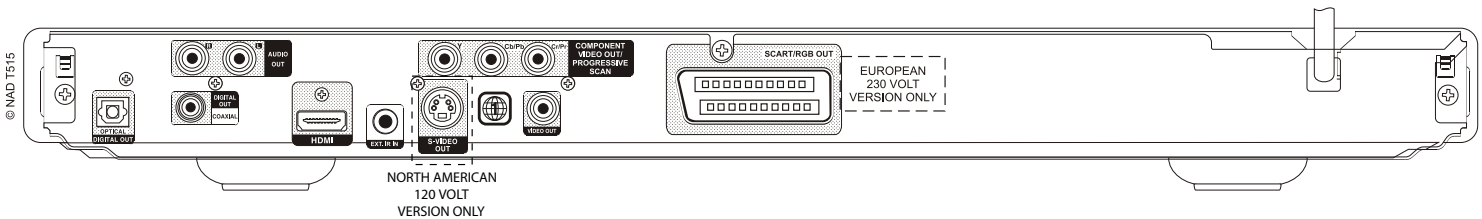

Equal attention has been paid to the video performance capabilities: Keeping signal paths short and direct to minimise any interference,

the 14 bit 165 MHz Video DACs are capable of reproducing the finest of picture details, where black is truly black and with vivid colours extremely faithful to the original.

The Component Video output (Y, Cr, Cb) sports Progressive Scan to get the most out of the latest high-end digital video monitors and projectors with significantly increased resolution when compared to standard, interlaced video. For video displays without Component Video input, the SCART (which supports RGB 230V only) and S-Video connectors offer superior video performance.

Value

The NAD T515 brings NAD quality and performance to an affordable price range. While this player is a natural partner to one of NAD's high performance AV Receivers, its superb performance and exceptional value make it an outstanding choice in its own right.

SPECIFICATIONS

Audio

Frequency Response CD Audio	4Hz to 20kHz
Frequency Response DVD (96kHz)	4Hz to 44kHz
Output Level	2V rms
Signal/noise ratio, A-weighted	-100dB
THD (at 0dB, 1kHz)	0.005%
Wow and Flutter	Quartz Accuracy
Channel separation CD	95dB
Dynamic range	103dB
Number of discs	1

DVD Video

Signal to Noise	60dB
Signal System	PAL/NTSC

Output

Digital Coaxial - PCM, DTS, MPEG, AC3	0.5 p-p 75Ω, RCA x 1
Digital Optical - PCM, DTS, MPEG, AC3	3V p-p 75Ω
Composite Video	1v p-p 75Ω 1 x RCA
S-Video (North American 120 Volt Version only)	Y/C 4 pin x 1
Component Video	RCA x 3 Y/Cb/Cr SCART w/RGB
HDMI	YES
Remote Control	NAD DVD-6

Physical Specifications

Dimensions (W x H x D)	17 1/8 x 1 7/8 x 9 1/2" (436 x 39 x 240mm)
Net Weight	5.0lbs (2.2kg)
Shipping Weight	7.0lbs (3.2kg)

NAD Electronics International reserves the right to change specifications or features without notice. NAD is a registered trademark of NAD Electronics International. All rights reserved. No part of this publication may be reproduced, stored, or transmitted in any form whatsoever without the written permission of NAD Electronics International. © 07/06 NAD Electronics International.

www.NADelectronics.com